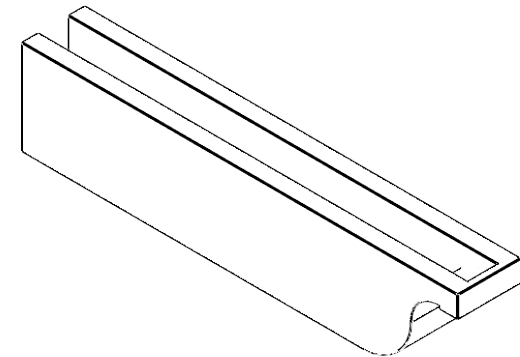

ITEM NUMBER: RFTURO040X06000X28000X006DEL00RCPR

4"W X 6"H X 28"L TIMBERTHANE ROUGH CEDAR DEL MONTE FAUX WOOD OPEN RAFTER TAIL, 6"L END, PRIMED TAN

28"

SIDE PROFILE

FRONT PROFILE

ISOMETRIC

GENERATED DATE : 03/02/2023

EKENA MILLWORK
2300 WEST MAIN ST.
CLARKSVILLE, TX 75426
TOLL FREE: 866-607-0453
WWW.EKENAMILLWORK.COM

NOTES

1. INSTALLATION TO BE COMPLETED IN ACCORDANCE WITH MANUFACTURER'S SPECIFICATIONS.
2. DRAWING MAY NOT BE TO SCALE
3. THIS DRAWING IS INTENDED FOR DESIGN AND PLANNING PURPOSES ONLY.
4. ALL INFORMATION CONTAINED HEREIN WAS CURRENT AT THE TIME OF DEVELOPMENT BUT MUST BE REVIEWED AND APPROVED BY THE PRODUCT MANUFACTURER TO BE CONSIDERED ACCURATE.
5. TIMBERTHANE ARCHITECTURAL PRODUCTS ARE MADE FROM HIGH DENSITY URETHANE AND COME FACTORY PRIMED