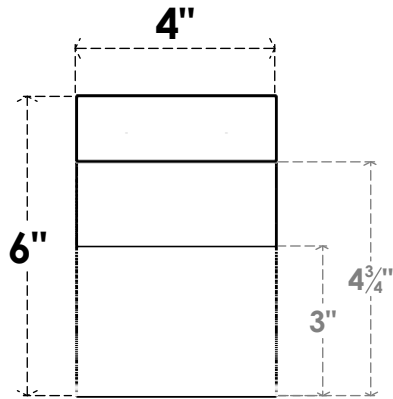

ITEM NUMBER: RFTURO040X06000X28000X006DEL00RCPR

4"W X 6"H X 28"L TIMBERTHANE ROUGH CEDAR DEL MONTE FAUX WOOD OPEN RAFTER TAIL, 6"L END, PRIMED TAN

28"

SIDE PROFILE

FRONT PROFILE

ISOMETRIC

GENERATED DATE : 03/02/2023