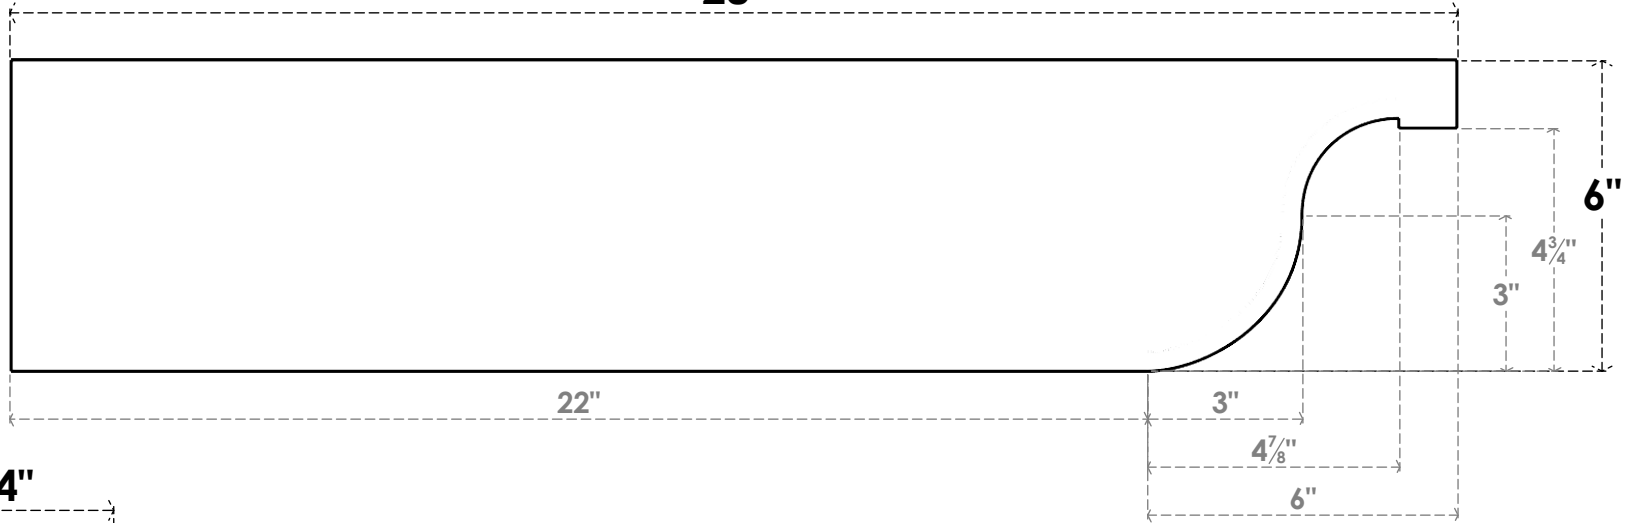

ITEM NUMBER: RFTURO040X06000X28000X006DEL00RCPR

4"W X 6"H X 28"L TIMBERTHANE ROUGH CEDAR DEL MONTE FAUX WOOD OPEN RAFTER TAIL, 6"L END, PRIMED TAN

28"

SIDE PROFILE

FRONT PROFILE

ISOMETRIC

GENERATED DATE : 03/02/2023